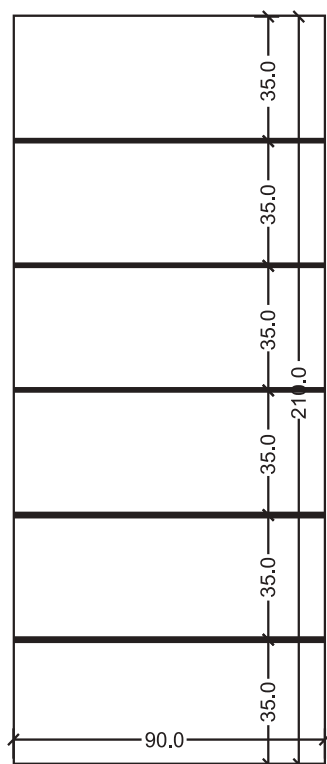

ΣΕΙΡΑ / LINE 600-601 INOX

Σύγχρονα σχέδια αλλάζουν το χώρο σας!

Μοντέρνες δημιουργίες, προσεγγμένος σχεδιασμός, πολυτελή αξεσουάρ. Η VERPAN Panels ακολουθώντας τις σύγχρονες απαιτήσεις αλλά και τάσεις, δημιουργεί ξεχωριστά σχέδια που διακρίνονται για τις υψηλές προδιαγραφές τους.

LINE 600

INOX P 601