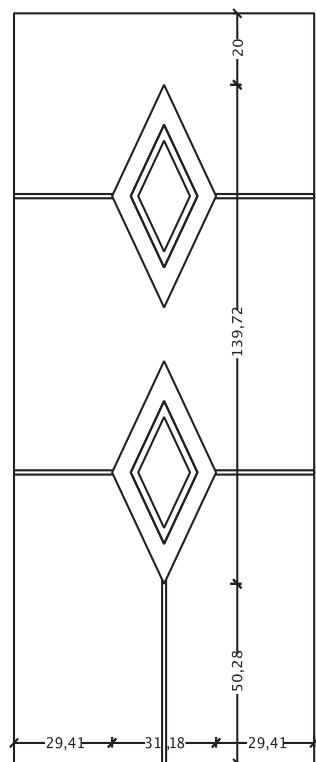

LINE 580

A 580

INOX A 581 D

INOX P 582 A

INOX HP 580

ΣΕΙΡΑ / LINE 590

Contemporary designs are changing your place!

Modern creations, meticulous design, luxury accessories. VERPAN Panels creates distinct designs that stand out for their high standards.